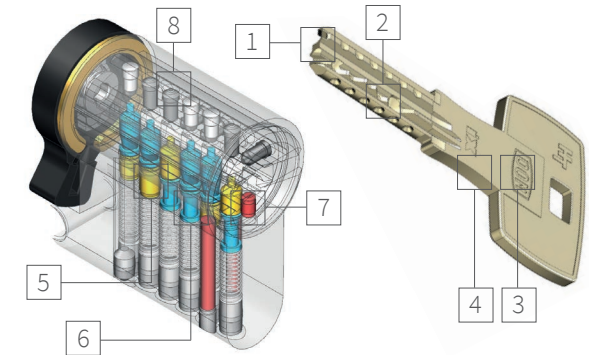

In detail

1 LIFT-OUT AND SLOPED AREAS

Optimum key insertion

2 COMPLEX CODING IN THE KEY

Makes it more difficult to copy

3 NEW KEY HEAD DESIGN

4 LENGTH OF KEY BLADE MATCHED TO ALL STANDARD SECURITY FITTINGS

5 6 SPRUNG TUMBLERS MADE OF SPECIAL BRASS/HARDENED STEEL

6 ANTI BUMPING & ANTI PICKING PINS

7 DRILL-OPEN PROTECTION VARIANTS

Carbide or hardened steel elements

8 UP TO 12 HORIZONTAL AND VERTICAL REVISION PINS

Checkpoints during the key authorisation query