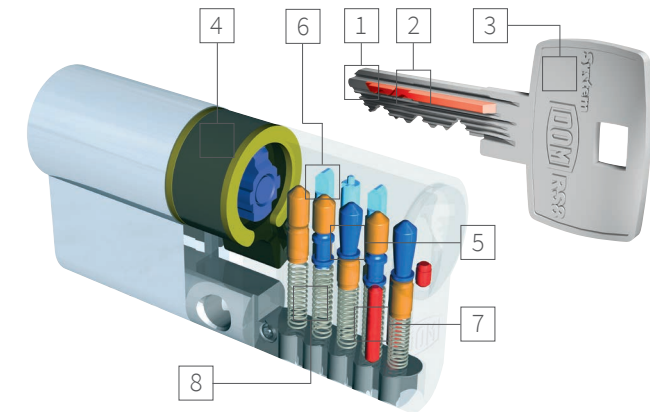

ALSO AVAILABLE FOR CODED INDIVIDUAL LOCKING (BZ+ MODULAR)

Special variant for one or two-family houses with optimum safety features

There's more safety on the cards.

You get a service card for master key systems with the system RS 8. This is your special added safety! Because this card must be presented to your specialist dealer if you require copies of the keys to be made. So there is really more safety on the cards with the RS 8.

In detail

- 1 **CUT LAYERS MATCHING THE PROFILE**
Protection against key copies
- 2 **COMPLEX CODING IN THE KEY**
Makes it more difficult to copy
- 3 **NEW SILVER KEY**
Corrosion-free and low-wear
- 3 **LOCKING NOSE**
- 5 **8 PIN TUMBLERS MADE OF SPECIAL BRASS / HARDENED STEEL**
Offer manipulation protection against intelligent opening methods and impact protection
- 6 **3 OF WHICH ARE INNOVATIVE PIN TUMBLER PAIRS ARRANGED AXIALLY IN THE SECOND ROW**
- 7 **ENHANCED DRILL-OPEN PROTECTION**
Carbide or hardened steel elements
- 8 **SPRINGS**
Part of the pin tumblers, they move the pins to the correct locking position