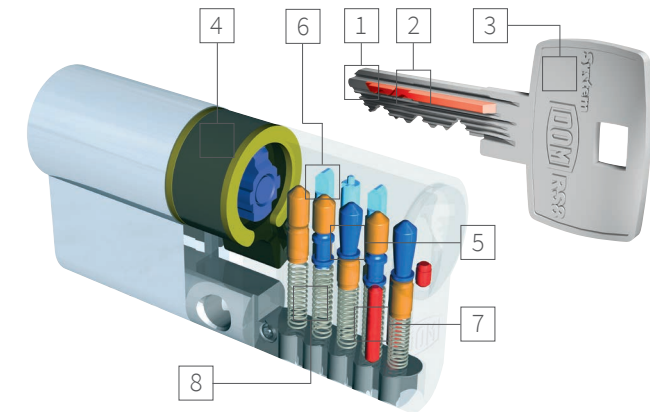

ALSO AVAILABLE FOR CODED INDIVIDUAL LOCKING (BZ+ MODULAR)

Special variant for one or two-family houses with optimum safety features

There's more safety on the cards.

You get a service card for master key systems with the system RS 8. This is your special added safety! Because this card must be presented to your specialist dealer if you require copies of the keys to be made. So there is really more safety on the cards with the RS 8.

In detail

1 CUT LAYERS MATCHING THE PROFILE

Protection against key copies

2 COMPLEX CODING IN THE KEY

Makes it more difficult to copy

3 NEW SILVER KEY

Corrosion-free and low-wear

3 LOCKING NOSE