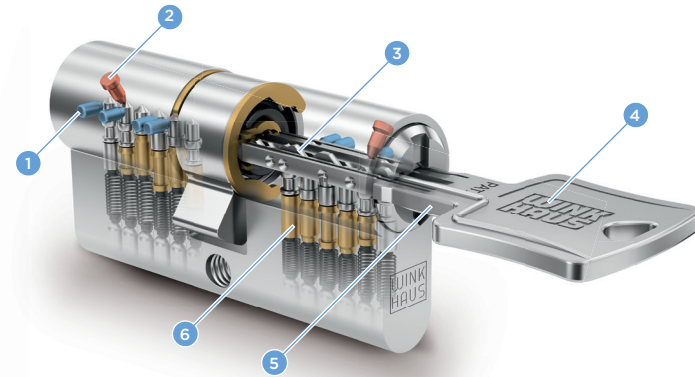

Combines security and convenience

Security can be this versatile

Now you only need one key for all your doors: Demanding locking technology is made flexible with the keyTec N-tra/N-tra+ system thanks to the symmetric key geometry, and key insertion is child's play thanks to the reversible key. Once you start using the system, it will win you over in day-to-day use. Winkhaus offers the very best quality at a fair price and the guarantee of environmentally-compatible production in our plants in Germany.

Convenience with a unique advantage

keyTec N-tra impresses with its standard anti-drilling and picking protection, as well as its individual security card. Additional keys can only be ordered with this card. keyTec N-tra+ is the perfect solution for anyone looking for an even higher level of protection. Thanks to the additional Winkhaus AZE protection, keyTec N-tra+ has an additional query element.

keyTec N-tra

- 1 Lateral pin for side locking level
- 2 Profile check pin
- 3 Rib profile
- 4 Ergonomic key head
- 5 Elongated shoulder of the key
- 6 6 pin tumblers

N-tra advantages

- + 6 spring-mounted solid pin tumblers and up to 8 radial pins on 2 locking levels
- + Resistant to drilling and picking thanks to special pins
- + Protection against manipulation with catch pin function
- + 13.5 mm shoulder of the key for modern security fittings
- + Manufactured in compliance with DIN 18252 and DIN/EN 1303
- + Patent-protected

keyTec N-tra+

- 1 Lateral pin for top locking level
- 2 Query element
- 3 AZE protection
- 4 Additional element in the key

N-tra+ added advantages

- + 6 spring-mounted solid tumblers and up to 14 radial pins on 3 locking levels
- + Technical copy protection
- + Optimum security with additional AZE Protection query element
- + Improved locking security thanks to a large number of tumblers and different locking levels