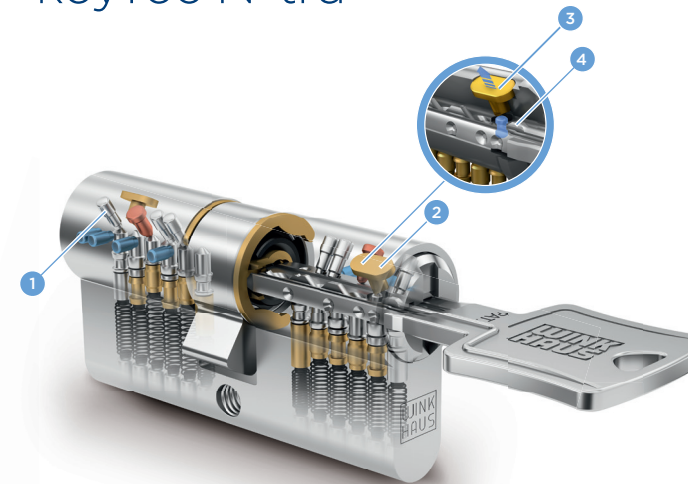

Your Winkhaus partner:

FT Volt, July 2017, Print no. 999 000 539 · EN ·
All rights reserved. Subject to changes.

keyTec N-tra

The reversible key system for your home

winkhaus.com

"The profile check by means of catch pin function makes the whole system even more secure."

Convenience with a unique advantage

keyTec N-tra impresses with its standard anti-drilling and picking protection, as well as its individual security card. Additional keys can only be ordered with this card. keyTec N-tra+ is the perfect solution for anyone looking for an even higher level of protection. Thanks to the additional Winkhaus AZE protection, keyTec N-tra+ has an additional query element.

keyTec N-tra

- 1 Lateral pin for side locking level
- 2 Profile check pin
- 3 Rib profile
- 4 Ergonomic key head
- 5 Elongated shoulder of the key
- 6 6 pin tumblers

N-tra advantages

- + 6 spring-mounted solid pin tumblers and up to 8 radial pins on 2 locking levels
- + Resistant to drilling and picking thanks to special pins
- + Protection against manipulation with catch pin function
- + 13.5 mm shoulder of the key for modern security fittings
- + Manufactured in compliance with DIN 18252 and DIN/EN 1303
- + Patent-protected

keyTec N-tra+

- 1 Lateral pin for top locking level
- 2 Query element
- 3 AZE protection
- 4 Additional element in the key

N-tra+ added advantages

- + 6 spring-mounted solid tumblers and up to 14 radial pins on 3 locking levels
- + Technical copy protection
- + Optimum security with additional AZE Protection query element
- + Improved locking security thanks to a large number of tumblers and different locking levels