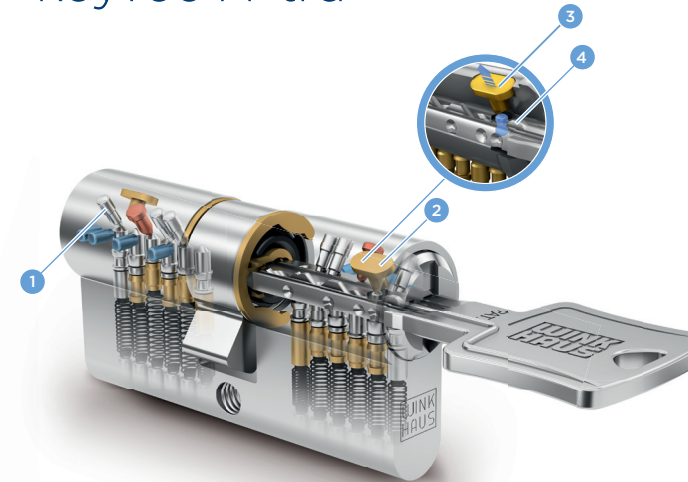

Your Winkhaus partner:

FT Volt, July 2017, Print no. 999 000 539 · EN ·
All rights reserved. Subject to changes.

keyTec N-tra

The reversible key system for your home

"The profile check by means of catch pin function makes the whole system even more secure."

Convenience with a unique advantage

keyTec N-tra impresses with its standard anti-drilling and picking protection, as well as its individual security card. Additional keys can only be ordered with this card. keyTec N-tra+ is the perfect solution for anyone looking for an even higher level of protection. Thanks to the additional Winkhaus AZE protection, keyTec N-tra+ has an additional query element.

keyTec N-tra

- 1 Lateral pin for side locking level
- 2 Profile check pin
- 3 Rib profile
- 4 Ergonomic key head
- 5 Elongated shoulder of the key
- 6 6 pin tumblers

N-tra advantages

- + 6 spring-mounted solid pin tumblers and up to 8 radial pins on 2 locking levels
- + Resistant to drilling and picking thanks to special pins
- + Protection against manipulation with catch pin function
- + 13.5 mm shoulder of the key for modern security fittings
- + Manufactured in compliance with DIN 18252 and DIN/EN 1303
- + Patent-protected

keyTec N-tra+

- 1 Lateral pin for top locking level
- 2 Query element
- 3 AZE protection
- 4 Additional element in the key

N-tra+ added advantages

- + 6 spring-mounted solid tumblers and up to 14 radial pins on 3 locking levels
- + Technical copy protection
- + Optimum security with additional AZE Protection query element
- + Improved locking security thanks to a large number of tumblers and different locking levels