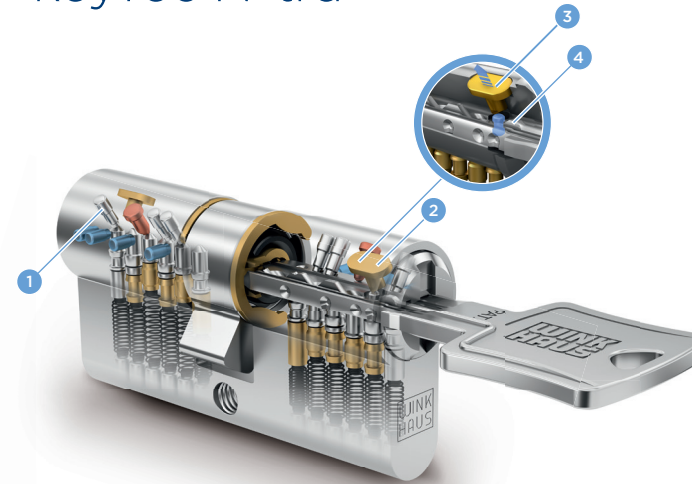

Convenience with a unique advantage

keyTec N-tra impresses with its standard anti-drilling and picking protection, as well as its individual security card. Additional keys can only be ordered with this card. keyTec N-tra+ is the perfect solution for anyone looking for an even higher level of protection. Thanks to the additional Winkhaus AZE protection, keyTec N-tra+ has an additional query element.

keyTec N-tra

- 1 Lateral pin for side locking level
- 2 Profile check pin
- 3 Rib profile
- 4 Ergonomic key head
- 5 Elongated shoulder of the key
- 6 6 pin tumblers

N-tra advantages

- + 6 spring-mounted solid pin tumblers and up to 8 radial pins on 2 locking levels
- + Resistant to drilling and picking thanks to special pins
- + Protection against manipulation with catch pin function
- + 13.5 mm shoulder of the key for modern security fittings
- + Manufactured in compliance with DIN 18252 and DIN/EN 1303
- + Patent-protected

keyTec N-tra+

- 1 Lateral pin for top locking level
- 2 Query element
- 3 AZE protection
- 4 Additional element in the key

N-tra+ added advantages

- + 6 spring-mounted solid tumblers and up to 14 radial pins on 3 locking levels
- + Technical copy protection
- + Optimum security with additional AZE Protection query element
- + Improved locking security thanks to a large number of tumblers and different locking levels