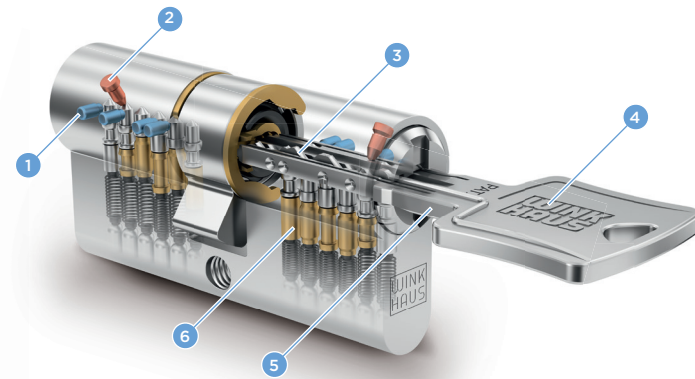

Combines security and convenience

Security can be this versatile

Now you only need one key for all your doors: Demanding locking technology is made flexible with the keyTec N-tra/N-tra+ system thanks to the symmetric key geometry, and key insertion is child's play thanks to the reversible key. Once you start using the system, it will win you over in day-to-day use. Winkhaus offers the very best quality at a fair price and the guarantee of environmentally-compatible production in our plants in Germany.

Convenience with a unique advantage

keyTec N-tra impresses with its standard anti-drilling and picking protection, as well as its individual security card. Additional keys can only be ordered with this card. keyTec N-tra+ is the perfect solution for anyone looking for an even higher level of protection. Thanks to the additional Winkhaus AZE protection, keyTec N-tra+ has an additional query element.

keyTec N-tra

- 1 Lateral pin for side locking level
- 2 Profile check pin
- 3 Rib profile
- 4 Ergonomic key head
- 5 Elongated shoulder of the key
- 6 6 pin tumblers

N-tra advantages

- + 6 spring-mounted solid pin tumblers and up to 8 radial pins on 2 locking levels
- + Resistant to drilling and picking thanks to special pins
- + Protection against manipulation with catch pin function
- + 13.5 mm shoulder of the key for modern security fittings
- + Manufactured in compliance with DIN 18252 and DIN/EN 1303
- + Patent-protected

keyTec N-tra+

- 1 Lateral pin for top locking level
- 2 Query element
- 3 AZE protection
- 4 Additional element in the key

N-tra+ added advantages

- + 6 spring-mounted solid tumblers and up to 14 radial pins on 3 locking levels
- + Technical copy protection
- + Optimum security with additional AZE Protection query element
- + Improved locking security thanks to a large number of tumblers and different locking levels