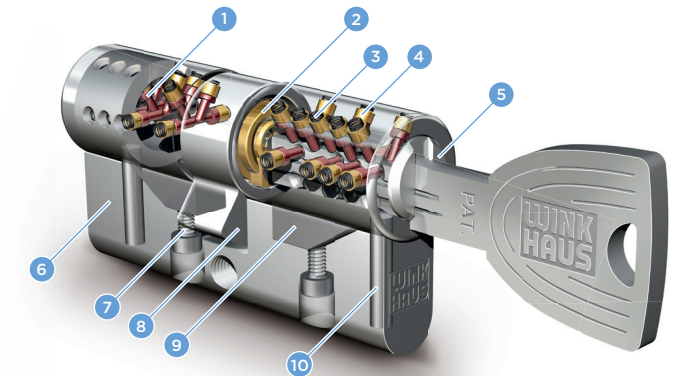

A technology that has it all: innovation, convenience, flexibility.

1 Locking pins	5 Core	8 Cam
2 Coupling	6 Bridge	9 Extraction protection ramp
3 Locking pin springs	7 Connecting screws	10 Housing drilling protection
4 Housing pin		

keyTec X-tra – advantages in brief

- + For individually-secured cylinders and locking systems
- + New tip on key ensures key is inserted easily
- + Elongated key bow for modern protection fittings
- + Modular cylinder design makes it possible to change length and type
- + Drilling and anti-pulling protection fitted as standard
- + Ergonomic shape
- + Attractive, new key design
- + Up to twenty lateral pins in four rows
- + Vertical key insertion