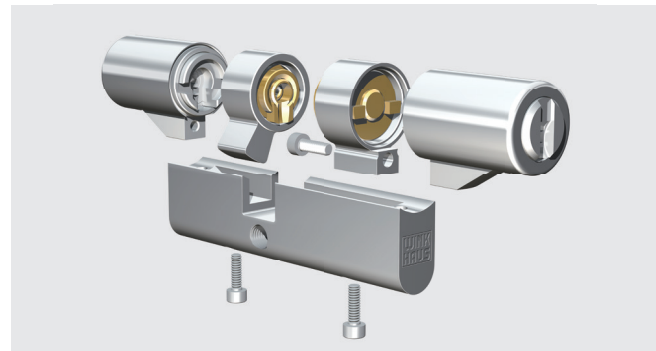

The keyTec X-tra cylinder's modular design ensures it can be adjusted as required to fit different door thicknesses.