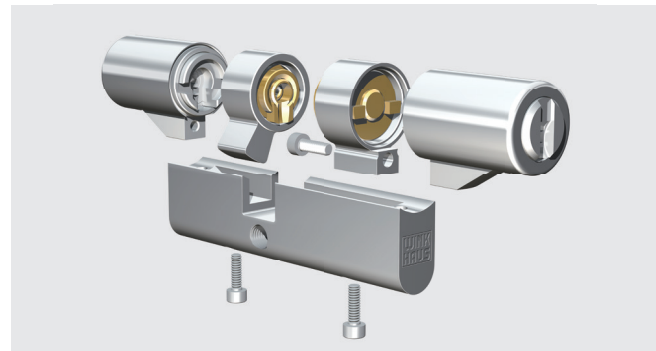

### Modular design for greater flexibility

These modular cylinders can be adjusted to different door thicknesses at any time. The advantage: when requirements change – a department is relocated, for instance – keyTec X-tra can be reused in the new location. All cylinders can be adjusted to different lengths and types.

### X-tra protection guaranteed

Besides being highly convenient, the keyTec X-tra also makes things difficult for unauthorised users. All X-tra cylinders are equipped with drilling and pulling protection as standard. These protection features make it very difficult to open doors without authorisation.

### X-tra suitable for all systems, from small to complex.

keyTec X-tra is the ideal system for both individually-secured cylinders and locking systems in all building types, from single family homes through to office buildings with complex locking hierarchies. Keyed-alike cylinders can also be easily provided with a special, exclusive customer profile.

The keyTec X-tra cylinder's modular design ensures it can be adjusted as required to fit different door thicknesses.