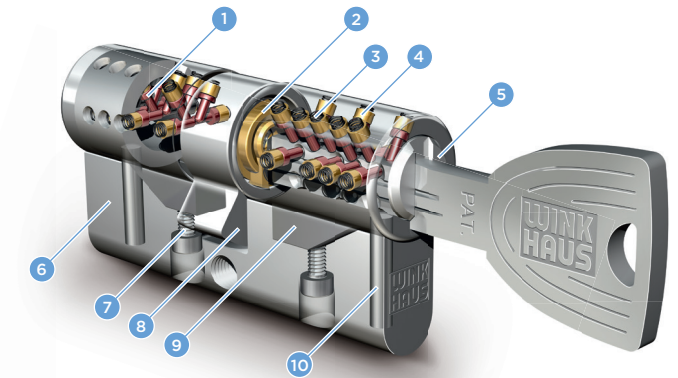

A technology that has it all: innovation, convenience, flexibility.

1 Locking pins	5 Core	8 Cam
2 Coupling	6 Bridge	9 Extraction protection ramp
3 Locking pin springs	7 Connecting screws	10 Housing drilling protection
4 Housing pin		

keyTec X-tra – advantages in brief

- + For individually-secured cylinders and locking systems
- + New tip on key ensures key is inserted easily
- + Elongated key bow for modern protection fittings
- + Modular cylinder design makes it possible to change length and type
- + Drilling and anti-pulling protection fitted as standard
- + Ergonomic shape
- + Attractive, new key design
- + Up to twenty lateral pins in four rows
- + Vertical key insertion