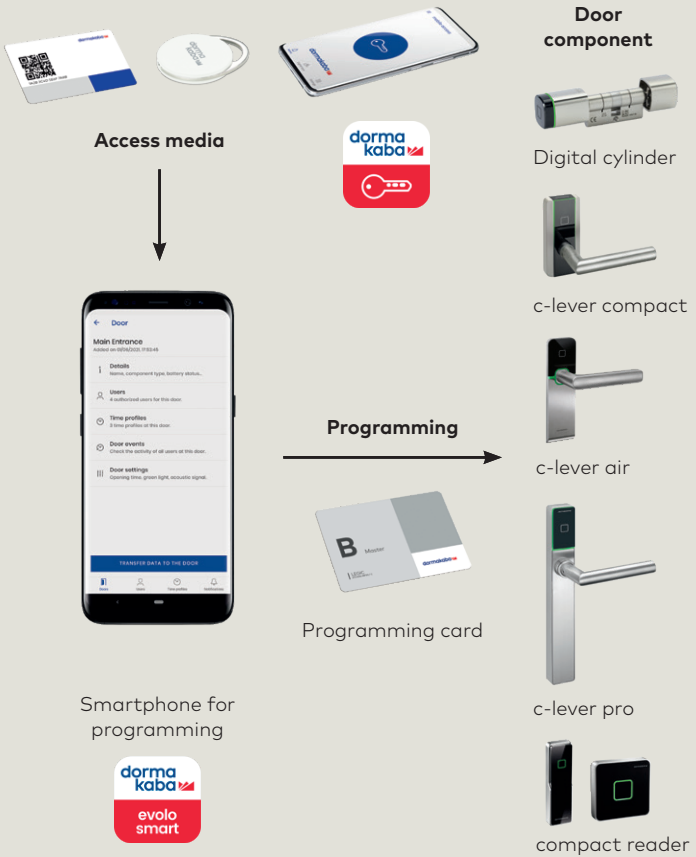

dormakaba evolo smart

Smart and modern
Access for your
Home

Welcome home – walk right in

Whether for your children, your neighbours or your partner: the evolo smart app allows you to organise all access rights quickly and easily. It helps you to organise your busy life, because with the evolo smart app you keep your options open. Issue new access media such as a card or a key fob, and delete them whenever you want.

You can enter with your smartphone

In addition to the key fobs and cards, you also can use your smartphone as an access medium. To authorise it, just get a digital key via the evolo smart app. Send it electronically to the smartphone on which you have downloaded the free dormakaba mobile access app. Then, just walk right in.

evolo smart makes your door smart

Do you want to grant certain people access to your home - but not all the time? No problem. With the evolo smart app, you define who can open your door and when. For example, the nanny or the cleaning specialist only can enter at certain days and times. Good to know, you can track door events, so you see who entered and left your house and when.

How it works

With the free evol smart app, you define who has access to your home.

If you would like to give time-limited access to certain individuals, just define the time profile simply by tapping on the app. Use the app to issue and delete access media and update your door components. The status information of the door is shown directly on your smartphone.