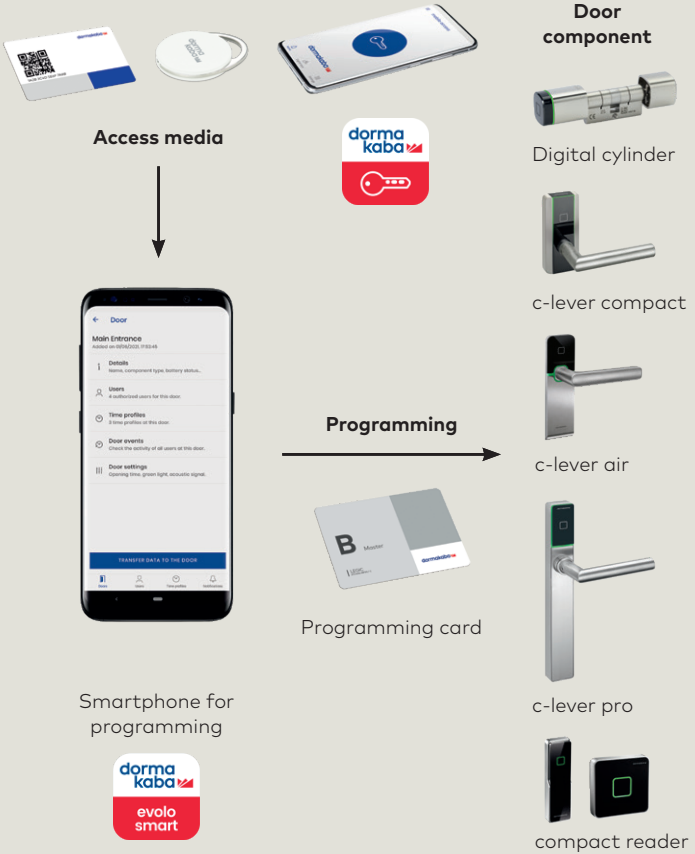

dormakaba evolo smart

Smart and modern
Access for your
Home

Welcome home – walk right in

Whether for your children, your neighbours or your partner: the evolo smart app allows you to organise all access rights quickly and easily. It helps you to organise your busy life, because with the evolo smart app you keep your options open. Issue new access media such as a card or a key fob, and delete them whenever you want.

You can enter with your smartphone

In addition to the key fobs and cards, you also can use your smartphone as an access medium. To authorise it, just get a digital key via the evolo smart app. Send it electronically to the smartphone on which you have downloaded the free dormakaba mobile access app. Then, just walk right in.

evolo smart makes your door smart

Do you want to grant certain people access to your home - but not all the time? No problem. With the evolo smart app, you define who can open your door and when. For example, the nanny or the cleaning specialist only can enter at certain days and times. Good to know, you can track door events, so you see who entered and left your house and when.

How it works

With the free evol smart app, you define who has access to your home.

If you would like to give time-limited access to certain individuals, just define the time profile simply by tapping on the app. Use the app to issue and delete access media and update your door components. The status information of the door is shown directly on your smartphone.