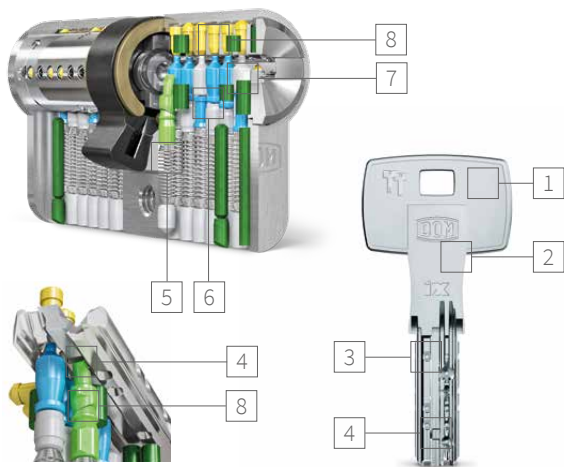

Inspected. Approved. Safe.

Extra-strength
burglar resistance

CE Fire resistant

Freewheel cylinder
for gear locks

Patented

DIN EN1303

In detail

See what's under the hood.

- 1 NEW KEY HEAD DESIGN
- 2 LENGTH OF KEY BLADE matched to all standard security fittings
- 3 COMPLEX CODING IN THE KEY
- 4 KEY with additional stamped recess
- 5 ANTI BUMPING & ANTI PICKING PINS
- 6 DRILL-OPEN PROTECTION VARIANT
- 7 UP TO 12 REVISION PINS
- 8 SPRUNG PIN QUERY for the additional stamped recess
- 5, 8 7 SPRUNG TUMBLERS made of special brass or hardened steel, including function pin for the recess
- 4, 8 QUERY SITUATION OF PIN TUMBLER and the stamped recess in the key

333H HALF CYLINDER

Half cylinder offers key access from one side only.

Range of application: Technical doors, central entrance, Switching cylinder for lift controller.

- Adjustable cam in 8 settings
- Available with 360° freewheel functions (333FRLH).
- Available in different lengths and the flexible modular technology.
- Available with gearwheel cam 10 and 14.
- Can be incorporated into all DOM Masterkey systems.
- Optional: seawater-resistant version.