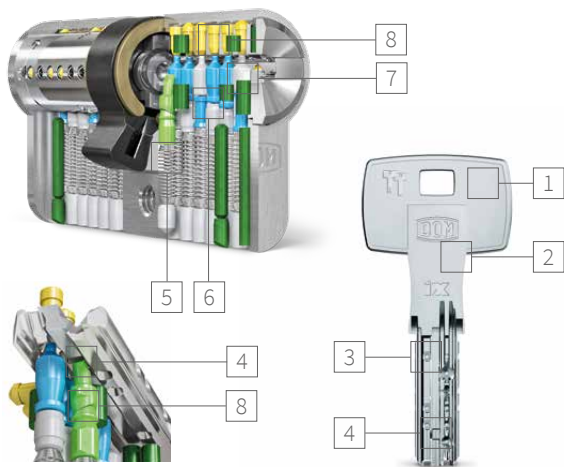

# In detail

See what's under the hood.

- 1 NEW KEY HEAD DESIGN
- 2 LENGTH OF KEY BLADE matched to all standard security fittings
- 3 COMPLEX CODING IN THE KEY
- 4 KEY with additional stamped recess
- 5 ANTI BUMPING & ANTI PICKING PINS
- 6 DRILL-OPEN PROTECTION VARIANT
- 7 UP TO 12 REVISION PINS
- 8 SPRUNG PIN QUERY for the additional stamped recess
- 5, 8 7 SPRUNG TUMBLERS made of special brass or hardened steel, including function pin for the recess
- 4, 8 QUERY SITUATION OF PIN TUMBLER and the stamped recess in the key

## 333H HALF CYLINDER

Half cylinder offers key access from one side only.

Range of application: Technical doors, central entrance, Switching cylinder for lift controller.

- Adjustable cam in 8 settings
- Available with 360° freewheel functions (333FRLH).
- Available in different lengths and the flexible modular technology.
- Available with gearwheel cam 10 and 14.
- Can be incorporated into all DOM Masterkey systems.
- Optional: seawater-resistant version.