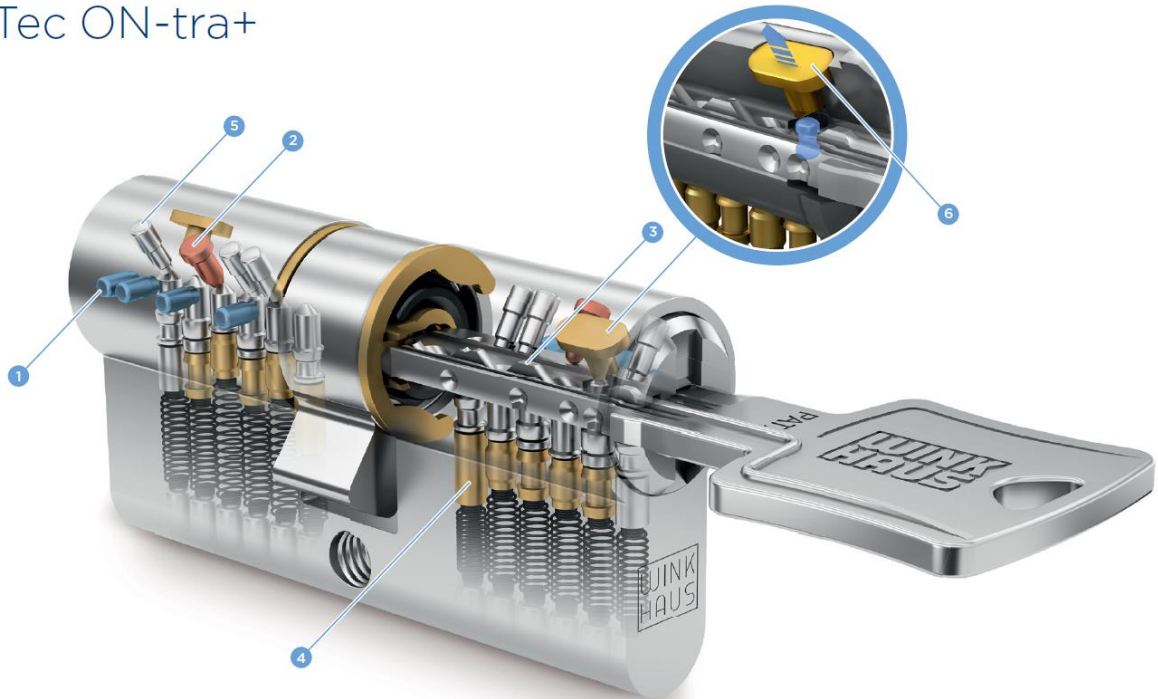

Security equipment

Also for the ON-tra+ series you have the possibility to further increase the safety standard of the cylinders with selected drilling and pulling protection options.

Cylinder types

keyTec ON-tra+ is available for the cylinder type range known from the keyTec ON-tra system. This applies to individually-secured cylinders (EGS) including a security card and to central cylinder locking systems and (grant) master key systems.

Imprint on key

The convenient reversible key -whether supplied as a blank or ready for use including the cuts- can bear your company logo or contact data, depending on what you request.

Advantages due to customer-specific profile agreement

As a contractual partner you enjoy various service advantages. You can order keys and key blanks, assembled cylinders or individual parts with Winkhaus. The suitable accessories can be selected individually. They include pinning tools matched to the system for easy do-it-yourself assembly. Further aids, such as assembly instructions and ready-made ordering lists for individual parts, are provided to assist you.

Your Winkhaus sales staff will be glad to give you advice on your new partner profile series or the extension of your existing one.

keyTec ON-tra+

- 1 Lateral pins for side locking level
- 2 Profile check pin
- 3 Rib profile
- 4 6 pin tumblers
- 5 Lateral pins for top locking level
- 6 AZE Protection

Available from:
January 2021