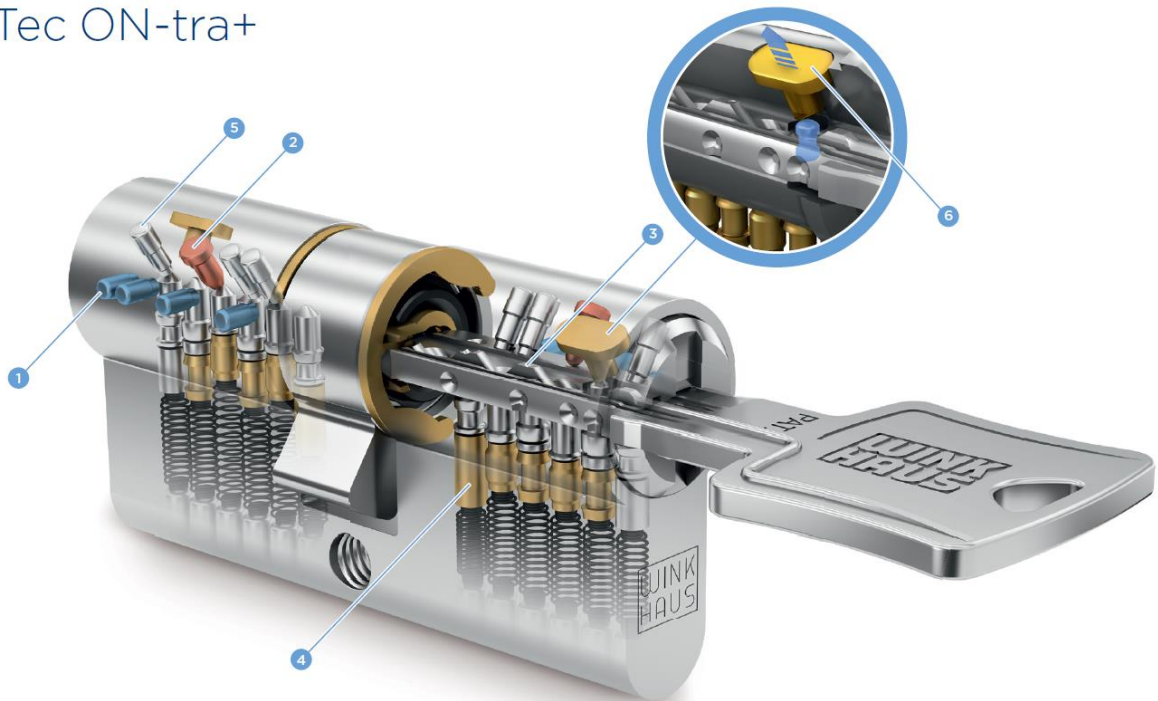

Security equipment

Also for the ON-tra+ series you have the possibility to further increase the safety standard of the cylinders with selected drilling and pulling protection options.

Cylinder types

keyTec ON-tra+ is available for the cylinder type range known from the keyTec ON-tra system. This applies to individually-secured cylinders (EGS) including a security card and to central cylinder locking systems and (grant) master key systems.

Imprint on key

The convenient reversible key -whether supplied as a blank or ready for use including the cuts- can bear your company logo or contact data, depending on what you request.

Advantages due to customer-specific profile agreement

As a contractual partner you enjoy various service advantages. You can order keys and key blanks, assembled cylinders or individual parts with Winkhaus. The suitable accessories can be selected individually. They include pinning tools matched to the system for easy do-it-yourself assembly. Further aids, such as assembly instructions and ready-made ordering lists for individual parts, are provided to assist you.

Your Winkhaus sales staff will be glad to give you advice on your new partner profile series or the extension of your existing one.

keyTec ON-tra+

- 1 Lateral pins for side locking level
- 2 Profile check pin
- 3 Rib profile
- 4 6 pin tumblers
- 5 Lateral pins for top locking level
- 6 AZE Protection

**Available
from:**
January 2021