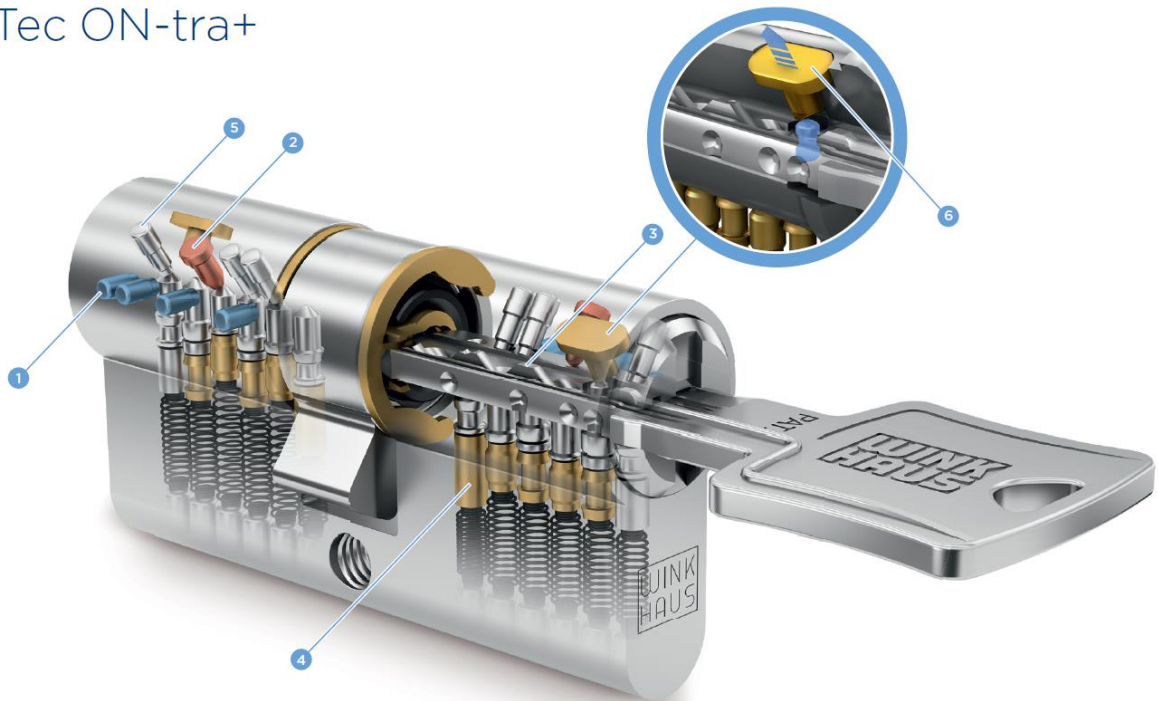

Security equipment

Also for the ON-tra+ series you have the possibility to further increase the safety standard of the cylinders with selected drilling and pulling protection options.

Cylinder types

keyTec ON-tra+ is available for the cylinder type range known from the keyTec ON-tra system. This applies to individually-secured cylinders (EGS) including a security card and to central cylinder locking systems and (grant) master key systems.

Imprint on key

The convenient reversible key -whether supplied as a blank or ready for use including the cuts- can bear your company logo or contact data, depending on what you request.

Advantages due to customer-specific profile agreement

As a contractual partner you enjoy various service advantages. You can order keys and key blanks, assembled cylinders or individual parts with Winkhaus. The suitable accessories can be selected individually. They include pinning tools matched to the system for easy do-it-yourself assembly. Further aids, such as assembly instructions and ready-made ordering lists for individual parts, are provided to assist you.

Your Winkhaus sales staff will be glad to give you advice on your new partner profile series or the extension of your existing one.

keyTec ON-tra+

- 1 Lateral pins for side locking level
- 2 Profile check pin
- 3 Rib profile
- 4 6 pin tumblers
- 5 Lateral pins for top locking level
- 6 AZE Protection

Available from:
January 2021