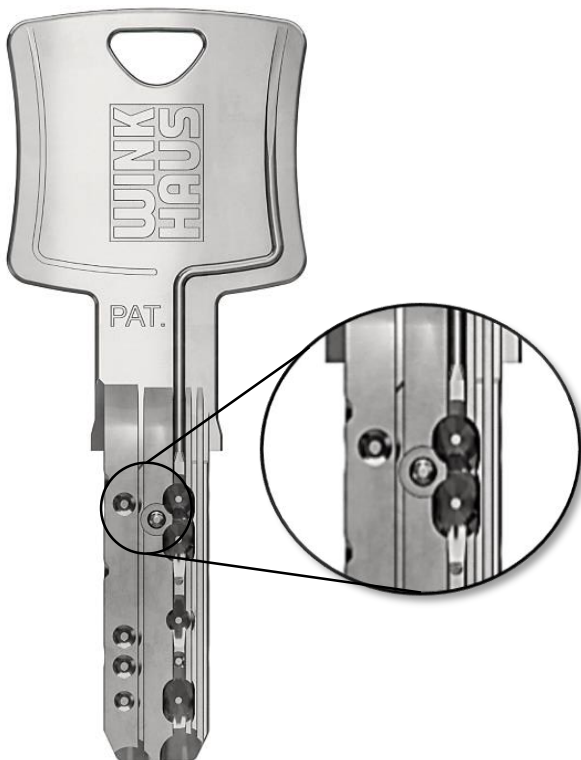

techNews

Winkhaus Newsletter for Technology and Trade

keyTec ON-tra+

The sophisticated turn key system for self assembly – now also for locking systems!

Ready to tackle any task

After many partners have already become familiar with the advantages of the ON-tra+ series for individually secured cylinders (EGS) in 2020, it is now also available for central cylinder systems and master key and grant master key locking systems from 4 January 2021. Now your customers can also enjoy this high-quality turn key system in the field of locking systems. It is not only compelling due to the well-known serial drilling and picking protection, the individual security card as well as the marking on the nickel silver key: thanks to the Winkhaus AZE Protection it boasts another technical security element. The extra enquiry unit in the cylinder in combination with the additional element fitted in the key offers extra security and flexibility, providing effective protection against key duplication and manipulation. Wherever areas need to be locked easily and securely, the keyTec ON-tra+ system comes into its own. Whether in private homes, residential buildings or complex buildings – also due to the extended variety of cylinder types, ON-tra+ is always a good solution for your customers.

keyTec ON-tra+ meets all requirements

- 6 spring-mounted massive pin tumblers on each side
- Additionally up to 14 springlessly-controlled locking pins
- Technical copy protection
- Drilling and picking protection due to special pins
- Manipulation protection due to catch pin function
- Extended protection against opening by unauthorised keys thanks to pin tumblers, lateral pins and catch pin on 3 locking levels
- Patent protection
- Optimum security thanks to AZE Protection enquiry unit
- First-quality, ergonomical key, extended design for modern protective fittings
- Rounded key tip (gentle on trousers and handbags)